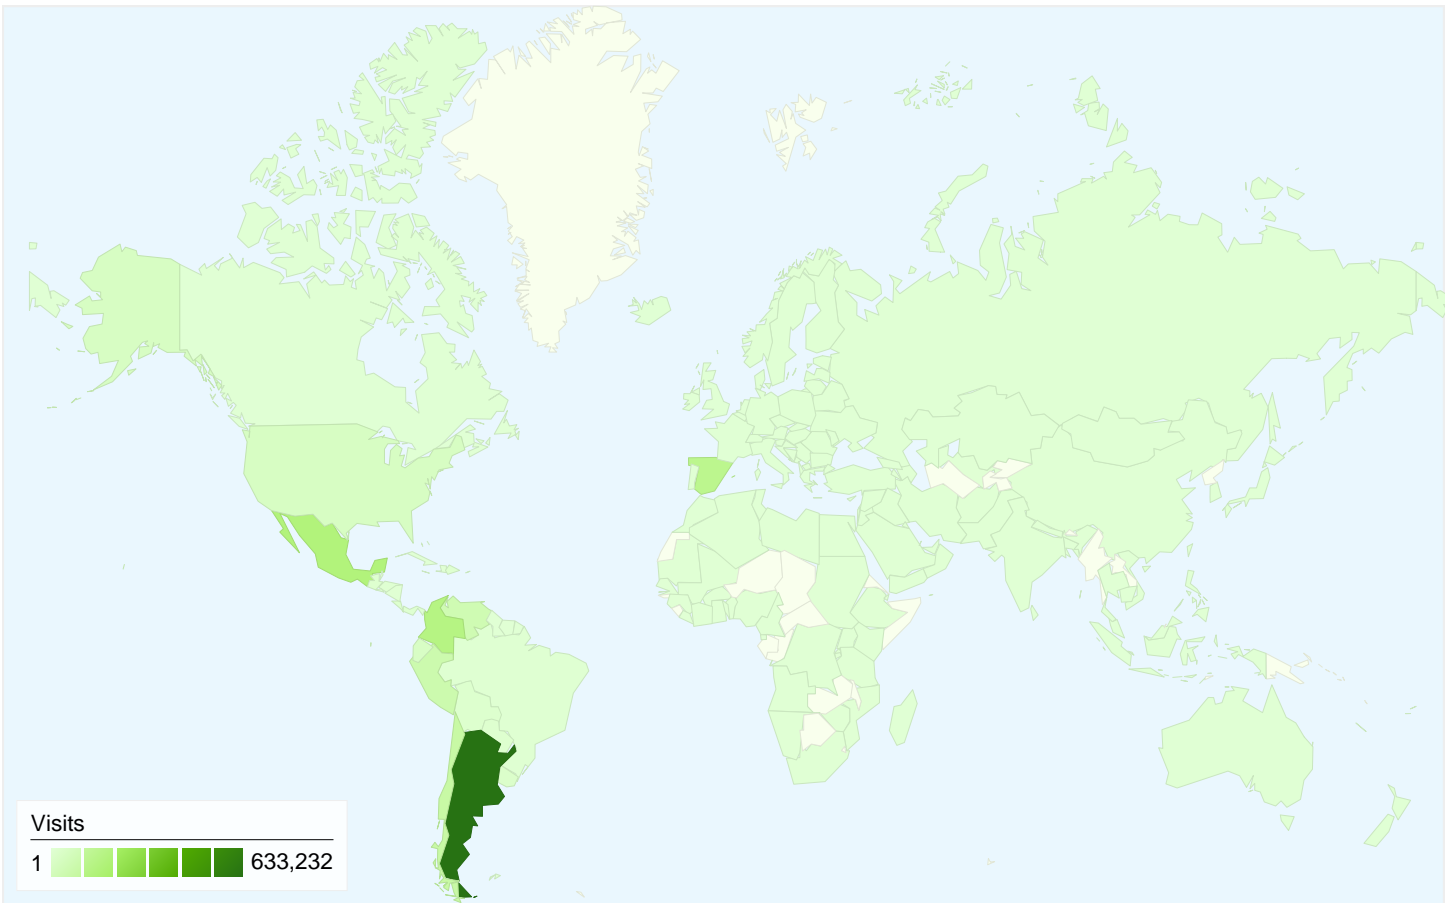

Visitors
 1,320,190

Map Overlay

Traffic Sources Overview

- **Search Engines**
1,390,588.00 (93.05%)
- **Referring Sites**
55,208.00 (3.69%)
- **Direct Traffic**
48,650.00 (3.26%)
- **Other**
1 (> 0.00%)

Content Overview

All traffic sources sent a total of 1,494,447 visits

- 3.26% Direct Traffic
- 3.69% Referring Sites
- 93.05% Search Engines

- Search Engines**
1,390,588.00 (93.05%)
- Referring Sites**
55,208.00 (3.69%)
- Direct Traffic**
48,650.00 (3.26%)
- Other**
1 (> 0.00%)

Visitors completed 0 goal conversions

0 conversions, Goal 3: Post

Goal Performance

Goal Conversion Rate

Goal Conversion Rate
0.00%

Total Goal Value

Total Goal Value
\$0.00

1,494,447 visits came from 173 countries/territories

Site Usage						
Visits	Pages/Visit	Avg. Time on Site	% New Visits	Bounce Rate		
1,494,447 % of Site Total: 100.00%	2.34 Site Avg: 2.34 (0.00%)	00:01:58 Site Avg: 00:01:58 (0.00%)	68.68% Site Avg: 68.59% (0.13%)	59.15% Site Avg: 59.15% (0.00%)		
Country/Territory	Visits	Pages/Visit	Avg. Time on Site	% New Visits	Bounce Rate	
Argentina	633,232	2.47	00:02:13	56.04%	57.16%	
Mexico	166,616	2.22	00:01:43	81.88%	61.93%	
Colombia	151,950	2.48	00:01:55	75.72%	55.77%	
Spain	131,610	1.94	00:01:22	78.68%	67.00%	
Chile	89,340	2.11	00:01:41	75.07%	61.47%	
Peru	72,619	2.26	00:01:49	81.06%	60.64%	
Venezuela	62,758	2.34	00:01:48	78.04%	58.77%	
United States	33,479	2.32	00:02:05	77.89%	59.91%	
Ecuador	29,677	2.44	00:02:11	77.05%	55.68%	