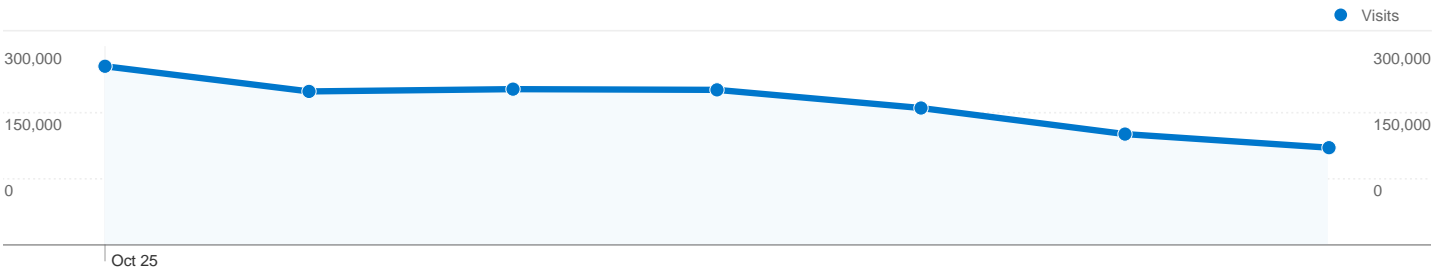

All traffic sources sent a total of 1,494,447 visits

- 3.26% Direct Traffic
- 3.69% Referring Sites
- 93.05% Search Engines

- **Search Engines**
  1,390,588.00 (93.05%)
- **Referring Sites**
  55,208.00 (3.69%)
- **Direct Traffic**
  48,650.00 (3.26%)
- **Other**
  1 (> 0.00%)

Top Traffic Sources

Sources	Visits	% visits	Keywords	Visits	% visits
google (organic)	1,234,746	82.62%	www.facebook.com.ar	11,653	2.27%
search (organic)	79,131	5.30%	www.avon.com.mx	3,496	0.68%
bing (organic)	50,054	3.35%	meteofa	3,166	0.62%
(direct) ((none))	48,650	3.26%	grippo	2,004	0.39%
yahoo (organic)	21,633	1.45%	ben10central.com	1,754	0.34%