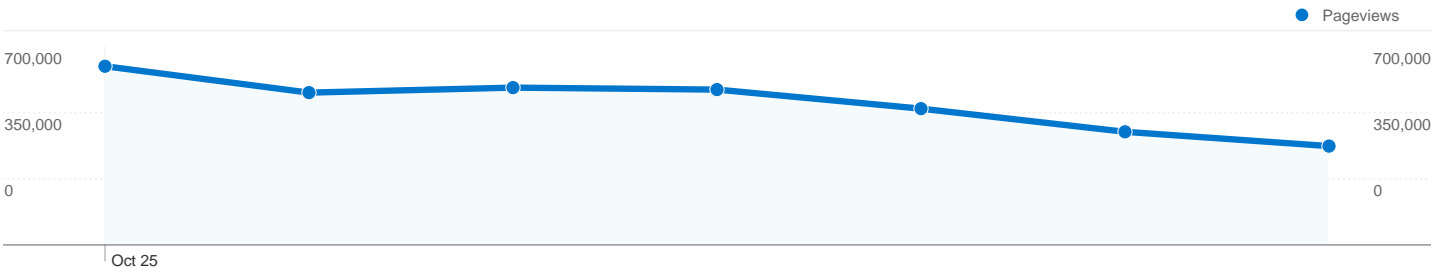

Pages on this site were viewed a total of 3,500,738 times

3,500,738 Pageviews

2,520,016 Unique Views

59.15% Bounce Rate

Top Content

Pages	Pageviews	% Pageviews
/search/index.html	2,062,479	58.92%
(other)	119,337	3.41%
/index.html	34,902	1.00%
/user/new/index.html	19,628	0.56%
/user/login/index.html	16,343	0.47%