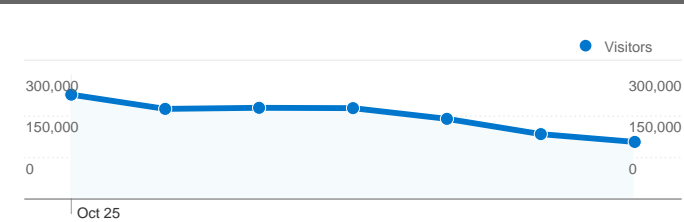

Site Usage

1,494,447 Visits

59.15% Bounce Rate

3,500,738 Pageviews

00:01:58 Avg. Time on Site

2.34 Pages/Visit

68.59% % New Visits

Visitors Overview

Visitors
 1,320,190

Map Overlay

Traffic Sources Overview

- **Search Engines**
1,390,588.00 (93.05%)
- **Referring Sites**
55,208.00 (3.69%)
- **Direct Traffic**
48,650.00 (3.26%)
- **Other**
1 (> 0.00%)

Content Overview

Ecommerce Overview

Ecommerce Conversion Rate
0.00%

1,320,190 people visited this site

- 1,494,447 Visits
- 1,320,190 Absolute Unique Visitors
- 3,500,738 Pageviews
- 2.34 Average Pageviews
- 00:01:58 Time on Site
- 59.15% Bounce Rate
- 68.59% New Visits

Uruguay	20,366	2.36	00:01:56	68.31%	57.32%
					1 - 10 of 173

Pages on this site were viewed a total of 3,500,738 times

3,500,738 Pageviews

2,520,016 Unique Views

59.15% Bounce Rate

Top Content

Pages	Pageviews	% Pageviews
/search/index.html	2,062,479	58.92%
(other)	119,337	3.41%
/index.html	34,902	1.00%
/user/new/index.html	19,628	0.56%
/user/login/index.html	16,343	0.47%