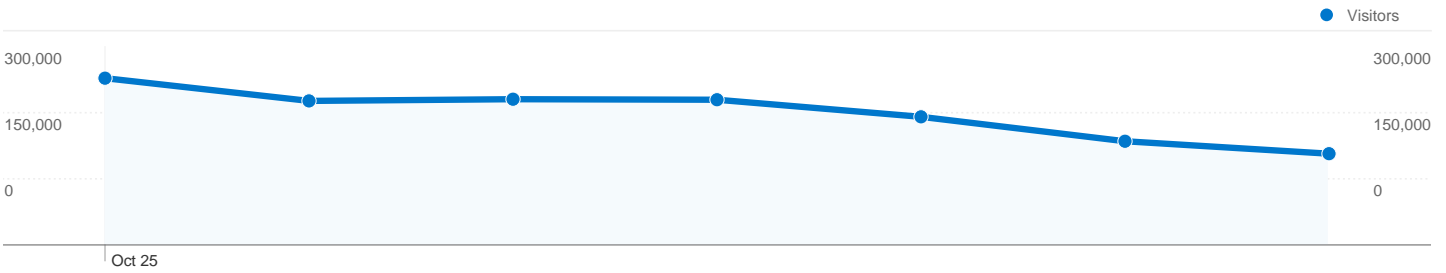

Site Usage

1,494,447 Visits

59.15% Bounce Rate

3,500,738 Pageviews

00:01:58 Avg. Time on Site

2.34 Pages/Visit

68.59% % New Visits

Visitors Overview

Pages	Pageviews	% Pageviews
/search/index.html	2,062,479	58.92%
(other)	119,337	3.41%
/index.html	34,902	1.00%
/user/new/index.html	19,628	0.56%
/user/login/index.html	16,343	0.47%

Goals Overview

Goal Conversions
0

Ecommerce Overview

Ecommerce Conversion Rate
0.00%

1,320,190 people visited this site

- 1,494,447 Visits
- 1,320,190 Absolute Unique Visitors
- 3,500,738 Pageviews
- 2.34 Average Pageviews
- 00:01:58 Time on Site
- 59.15% Bounce Rate
- 68.59% New Visits